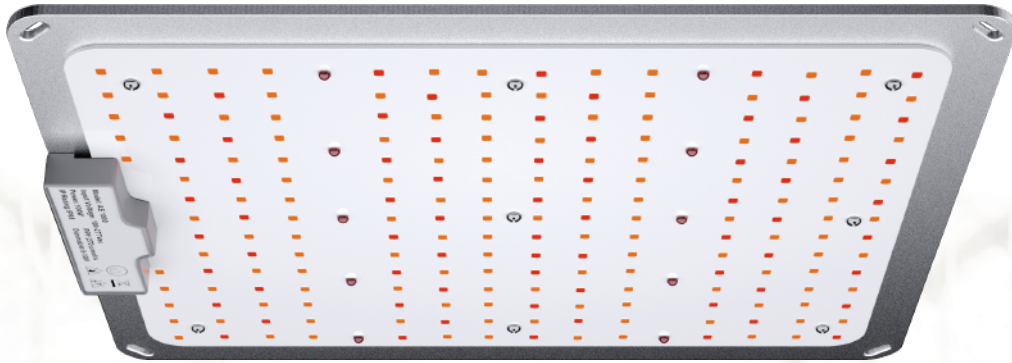

# 100W LED GROW LIGHTS

Model:LLZ0100A15

This LED has a full spectrum array specifically engineered for vegetative and flower cycles.

## SPECTRUM

- ▶ Shorten growth cycles
- ▶ Improve color, shape and taste
- ▶ Plant growth is not affected by the weather
- ▶ Custom light recipe to fit your crop and situation
- ▶ Best for all plants all stages growing
- ▶ Increase yield & crop quality
- ▶ Low maintenance costs
- ▶ Easy to mount and connect

# SIZE

**LED 100W**

**LED 200W**

**LED 400W**

**LED 600W**

## SPECIFICATIONS

Light Source	LED	Dimming	0-10V
Spectrum	Full spectrum	Waterproof Rating	IP 65
PPF	280 $\mu\text{mol/s}$	Emitter Cooling	Passive / Extruded Case
Efficacy	2.8 $\mu\text{mol/J}$	Finishing Mounting Height Light	6"-18" to top of Canopy
Input Power	100W	Distribution +/- 5%	120°
Input Voltage	100-277V ac	Package Dimension	360x296x129mm
Power Factor	0.95@220Vac	Weight	1.72kg
Mains Frequency	50 / 60Hz	LED Lifespan(90% of Life)	$\geq 50,000$ hours
THD	< 20%	Warranty	3 Years