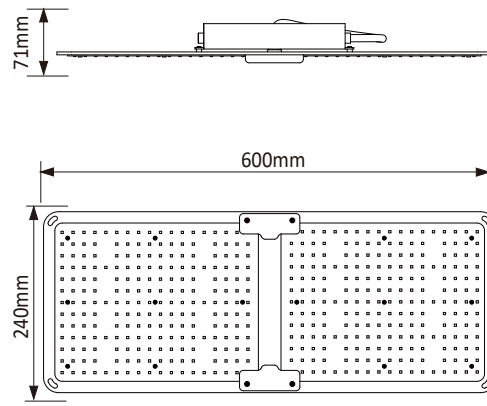

# SIZE

**LED 100W**

**LED 200W**

**LED 400W**

**LED 600W**

## SPECIFICATIONS

Light Source	LED	Dimming	0-10V
Spectrum	Full spectrum	Waterproof Rating	IP 65
PPF	280 $\mu\text{mol/s}$	Emitter Cooling	Passive / Extruded Case
Efficacy	2.8 $\mu\text{mol/J}$	Finishing Mounting Height Light	6"-18" to top of Canopy
Input Power	100W	Distribution +/- 5%	120°
Input Voltage	100-277V ac	Package Dimension	360x296x129mm
Power Factor	0.95@220Vac	Weight	1.72kg
Mains Frequency	50 / 60Hz	LED Lifespan(90% of Life)	$\geq 50,000$ hours
THD	< 20%	Warranty	3 Years