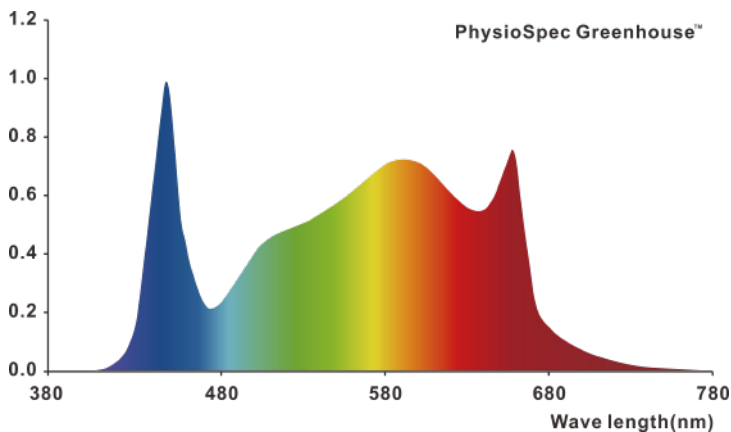

SPECTRUM

- Shorten growth cycles
- Improve color, shape and taste
- Plant growth is not affected by the weather
- Custom light recipe to fit your crop and situation
- Best for all plants all stages growing
- Increase yield & crop quality
- Low maintenance costs
- Easy to mount and connect