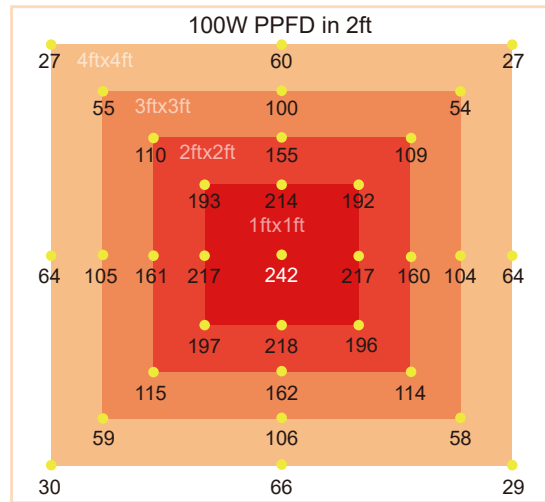

# 100W LED GROW LIGHTS

Model:LLZ0100A15

This LED has a full spectrum array specifically engineered for vegetative and flower cycles.

# SIZE

**LED 100W**

**LED 200W**

**LED 400W**

**LED 600W**

## SPECIFICATIONS

Light Source	LED	Dimming	0-10V
Spectrum	Full spectrum	Waterproof Rating	IP 65
PPF	280 $\mu\text{mol/s}$	Emitter Cooling	Passive / Extruded Case
Efficacy	2.8 $\mu\text{mol/J}$	Finishing Mounting Height Light	6"-18" to top of Canopy
Input Power	100W	Distribution +/- 5%	120°
Input Voltage	100-277V ac	Package Dimension	360x296x129mm
Power Factor	0.95@220Vac	Weight	1.72kg
Mains Frequency	50 / 60Hz	LED Lifespan(90% of Life)	$\geq 50,000$ hours
THD	< 20%	Warranty	3 Years