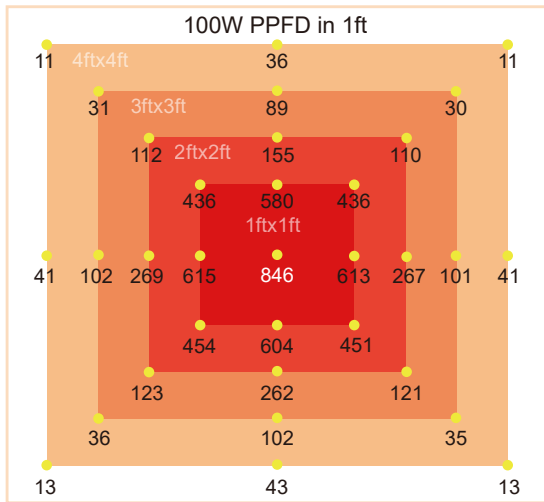

# 100W LED GROW LIGHTS

Model:LLZ0100A15

This LED has a full spectrum array specifically engineered for vegetative and flower cycles.

# SIZE

**LED 100W**

**LED 200W**

**LED 400W**

**LED 600W**

## SPECIFICATIONS

Light Source	LED	Dimming	0-10V
Spectrum	Full spectrum	Waterproof Rating	IP 65
PPF	280 $\mu\text{mol/s}$	Emitter Cooling	Passive / Extruded Case
Efficacy	2.8 $\mu\text{mol/J}$	Finishing Mounting Height Light	6"-18" to top of Canopy
Input Power	100W	Distribution +/- 5%	120°
Input Voltage	100-277V ac	Package Dimension	360x296x129mm
Power Factor	0.95@220Vac	Weight	1.72kg
Mains Frequency	50 / 60Hz	LED Lifespan(90% of Life)	$\geq 50,000$ hours
THD	< 20%	Warranty	3 Years