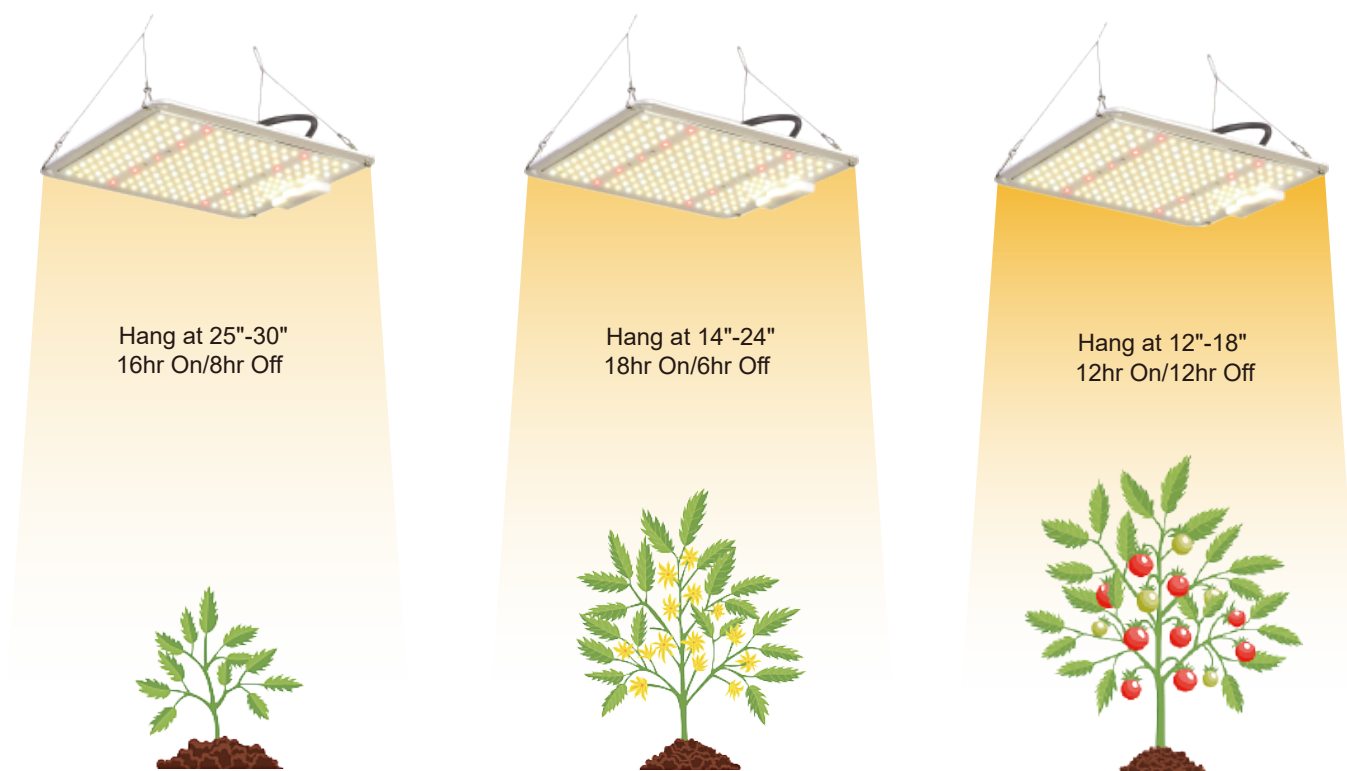

SPECIFICATIONS

Light Source	LED	Dimming	0-10V
Spectrum	Full spectrum	Waterproof Rating	IP 65
PPF	280 $\mu\text{mol/s}$	Emitter Cooling	Passive / Extruded Case
Efficacy	2.8 $\mu\text{mol/J}$	Finishing Mounting Height Light	6"-18" to top of Canopy
Input Power	100W	Distribution +/- 5%	120°
Input Voltage	100-277V ac	Package Dimension	360x296x129mm
Power Factor	0.95@220Vac	Weight	1.72kg
Mains Frequency	50 / 60Hz	LED Lifespan(90% of Life)	$\geq 50,000$ hours
THD	< 20%	Warranty	3 Years

Nominal Electrical

Voltage	120V	208V	240V	277V
Current	0.84A	0.50A	0.44A	0.39A
Power	102W	101W	101W	100W
Power Factor	0.99	0.965	0.950	0.930

USING TIPS

Germination:20-40%
Seedling:40-60%

Vegetate:60-90%
Flower:90-100%