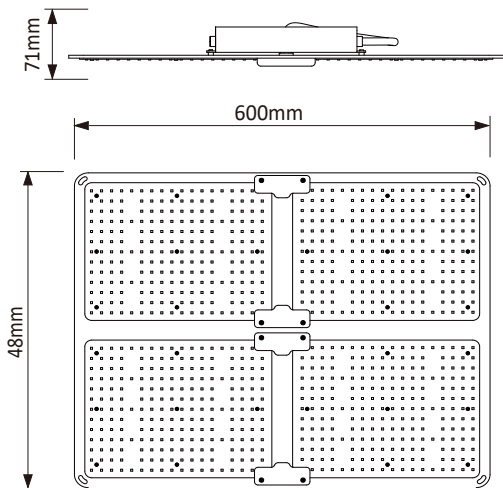

# SIZE

**LED 100W**

**LED 200W**

**LED 400W**

**LED 600W**

## SPECIFICATIONS

Light Source	LED	Dimming	0-10V
Spectrum	Full spectrum	Waterproof Rating	IP 65
PPF	280 $\mu\text{mol/s}$	Emitter Cooling	Passive / Extruded Case
Efficacy	2.8 $\mu\text{mol/J}$	Finishing Mounting Height Light	6"-18" to top of Canopy
Input Power	100W	Distribution +/- 5%	120°
Input Voltage	100-277V ac	Package Dimension	360x296x129mm
Power Factor	0.95@220Vac	Weight	1.72kg
Mains Frequency	50 / 60Hz	LED Lifespan(90% of Life)	$\geq 50,000$ hours
THD	< 20%	Warranty	3 Years