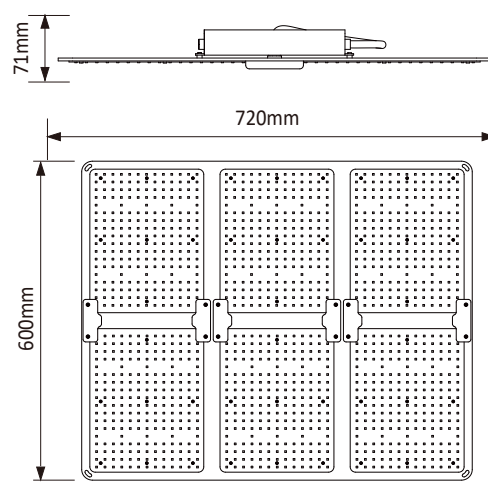

# SIZE

**LED 100W**

**LED 200W**

**LED 400W**

**LED 600W**

## SPECIFICATIONS

Light Source	LED	Dimming	0-10V
Spectrum	Full spectrum	Waterproof Rating	IP 65
PPF	280 $\mu\text{mol/s}$	Emitter Cooling	Passive / Extruded Case
Efficacy	2.8 $\mu\text{mol/J}$	Finishing Mounting Height Light	6"-18" to top of Canopy
Input Power	100W	Distribution +/- 5%	120°
Input Voltage	100-277V ac	Package Dimension	360x296x129mm
Power Factor	0.95@220Vac	Weight	1.72kg
Mains Frequency	50 / 60Hz	LED Lifespan(90% of Life)	$\geq 50,000$ hours
THD	< 20%	Warranty	3 Years