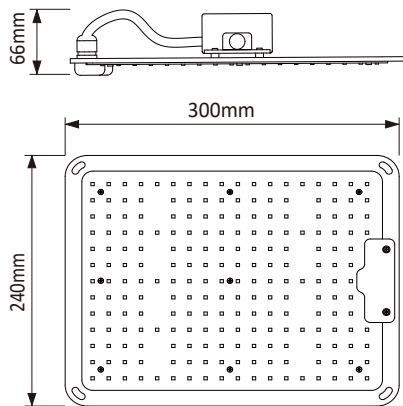

# SIZE

**LED 100W**

**LED 200W**

**LED 400W**

**LED 600W**

## SPECIFICATIONS

Light Source	LED	Dimming	0-10V
Spectrum	Full spectrum	Waterproof Rating	IP 65
PPF	280 $\mu\text{mol/s}$	Emitter Cooling	Passive / Extruded Case
Efficacy	2.8 $\mu\text{mol/J}$	Finishing Mounting Height Light	6"-18" to top of Canopy
Input Power	100W	Distribution +/- 5%	120°
Input Voltage	100-277V ac	Package Dimension	360x296x129mm
Power Factor	0.95@220Vac	Weight	1.72kg
Mains Frequency	50 / 60Hz	LED Lifespan(90% of Life)	$\geq 50,000$ hours
THD	< 20%	Warranty	3 Years